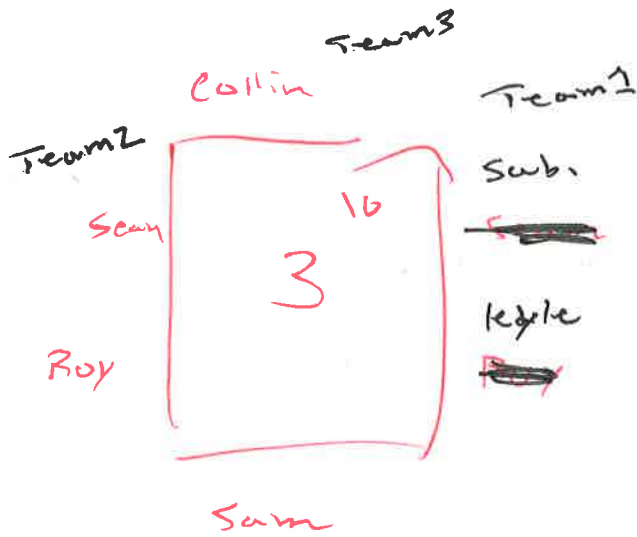

Example of Debate

- 1 minute Prep
- 2 min Wil.
- 2 min Beal.
- 1 min prep
- 2 min Wil
- 2 min Beal

30 minutes

- Each team will do each task
- See PP for more detailed instructions.