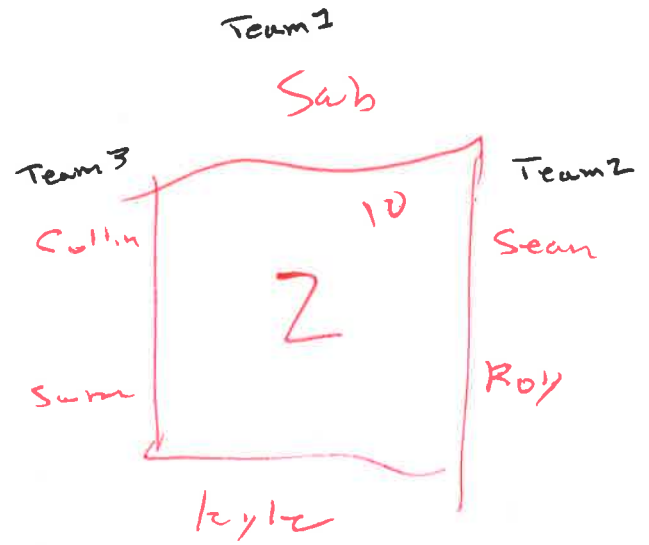

Example of Debate

- 1 minute Prep
- 2 min Wil.
- 2 min Beal.
- 1 min prep
- 2 min Wil
- 2 min Beal

30 minutes

- Each team will do each task
- See PP for more detailed instructions.