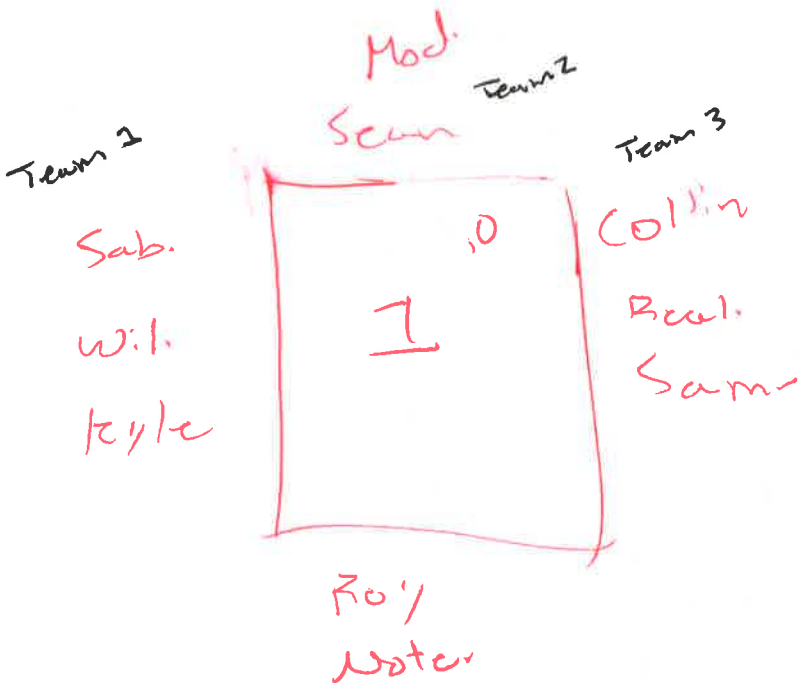

Example of Debate

- 1 minute Prep
- 2 min Wil.
- 2 min Beal.
- 1 min prep
- 2 min Wil
- 2 min Beal

30 minutes

- Each team will do each task
- See PP for more detailed instructions.